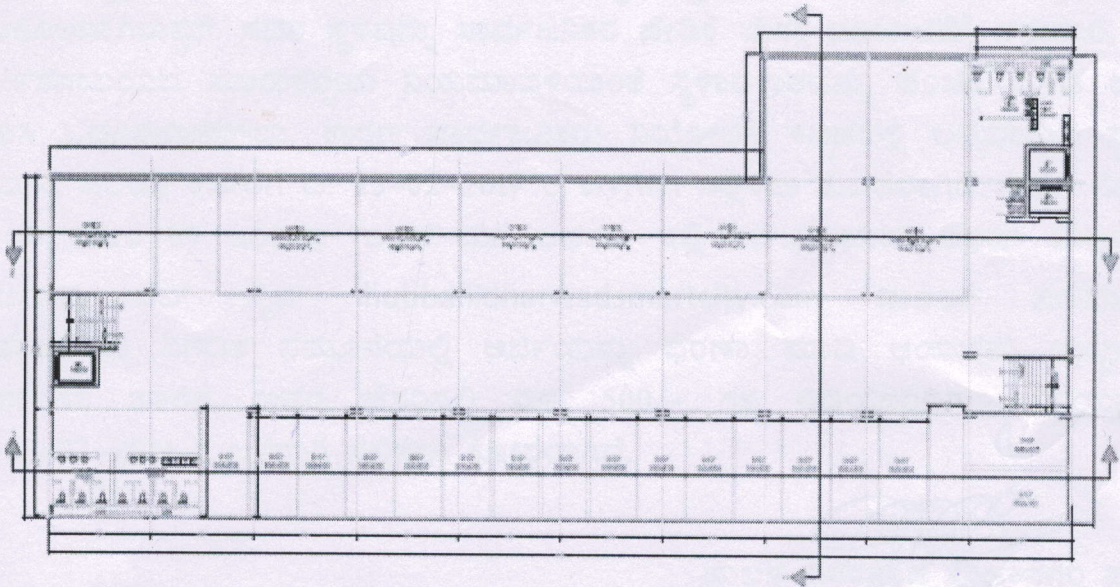

Janata Bazaar

1st Floor Area – 1417.00 Sq. m

Amenities - Lift Access, Garbage Chute and Toilets

FIRST FLOOR PLAN

2nd Floor Area - 1417.00 Sq. m

Amenities - Lift Access, Garbage Chute and Toilets

SECOND FLOOR PLAN