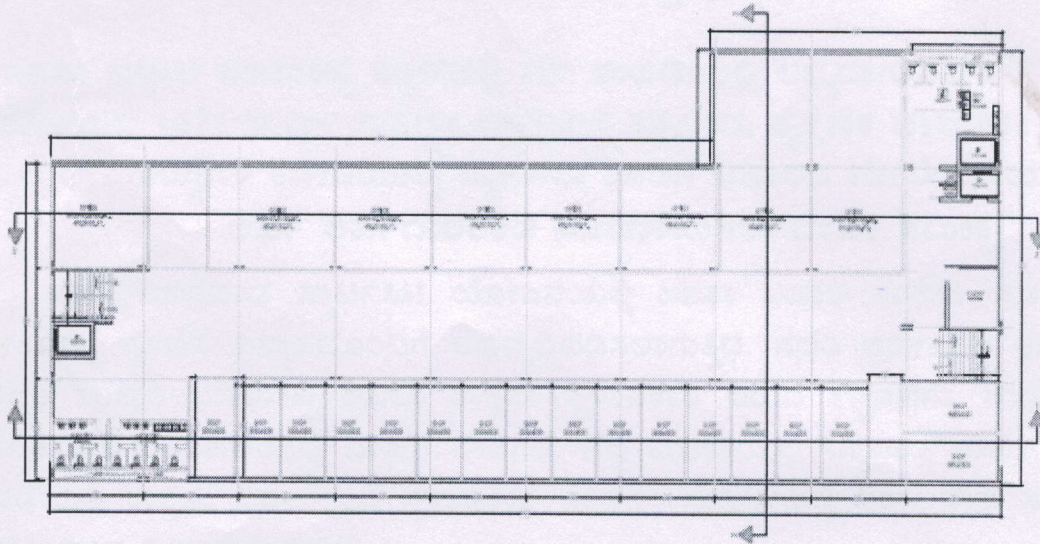

Janata Bazaar

1st Floor Area – 1417.00 Sq. m

Amenities - Lift Access, Garbage Chute and Toilets

FIRST FLOOR PLAN

2nd Floor Area - 1417.00 Sq. m

Amenities - Lift Access, Garbage Chute and Toilets

SECOND FLOOR PLAN